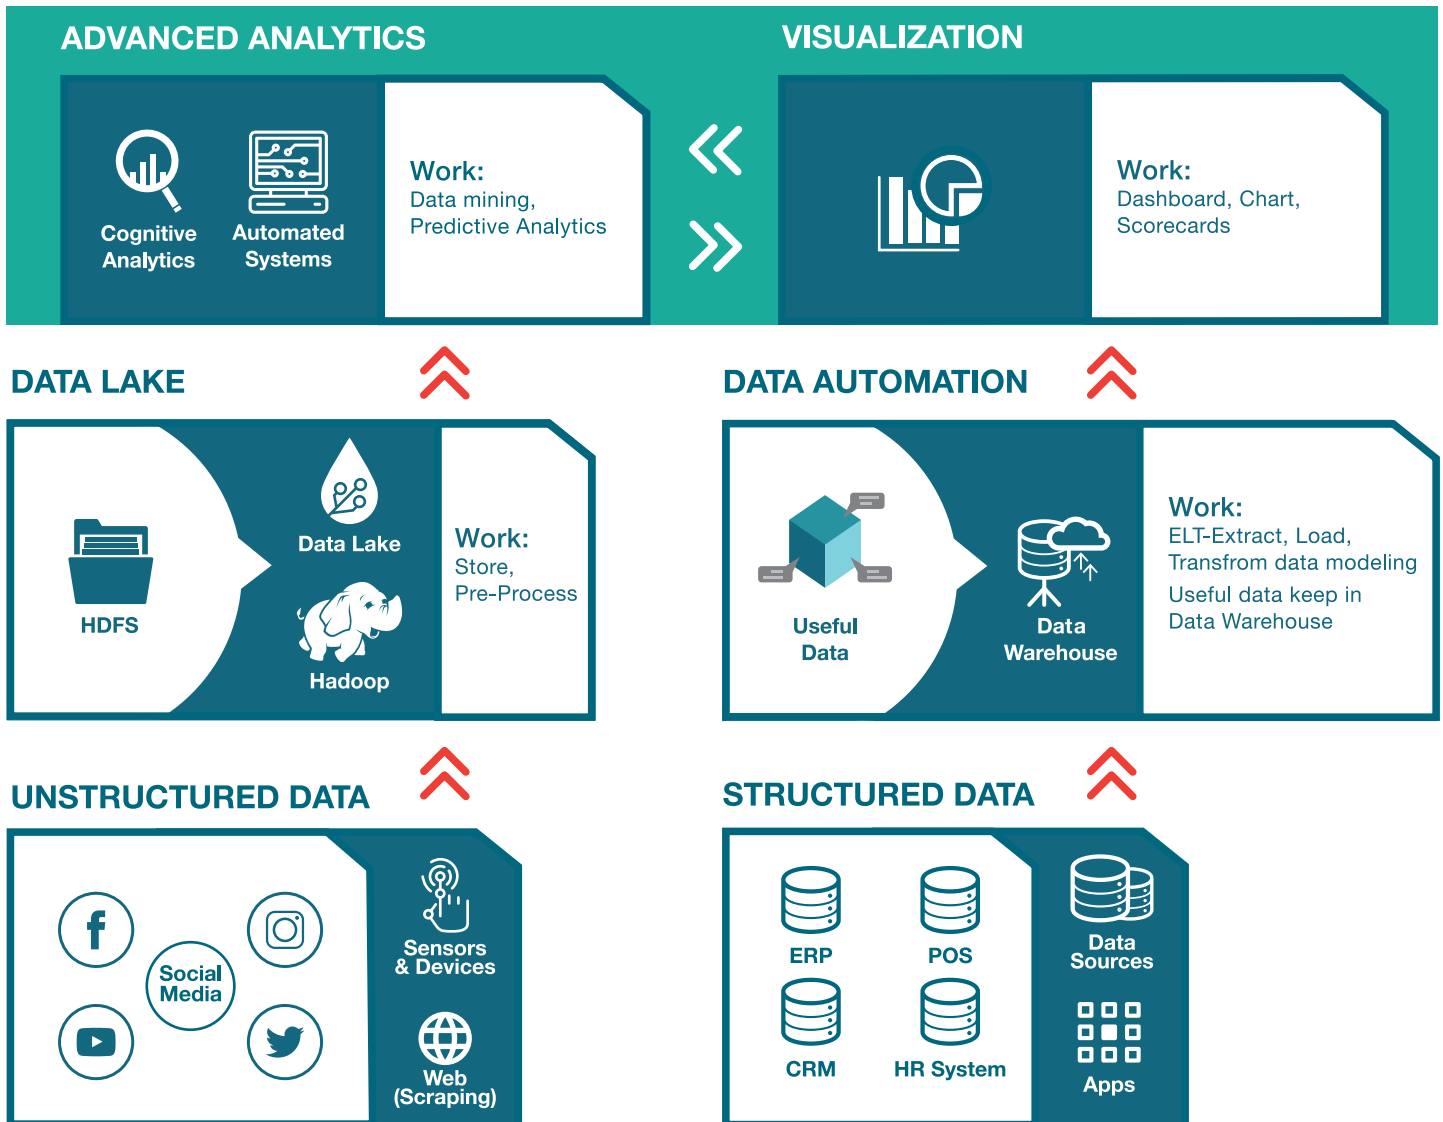

▼ Big Data Landscape

Enquiries: 2565 2011 / connect@jos.com

[f HKBN JOS](#) | [in JOS](#)

www.jos.com

An HKBN Group Company