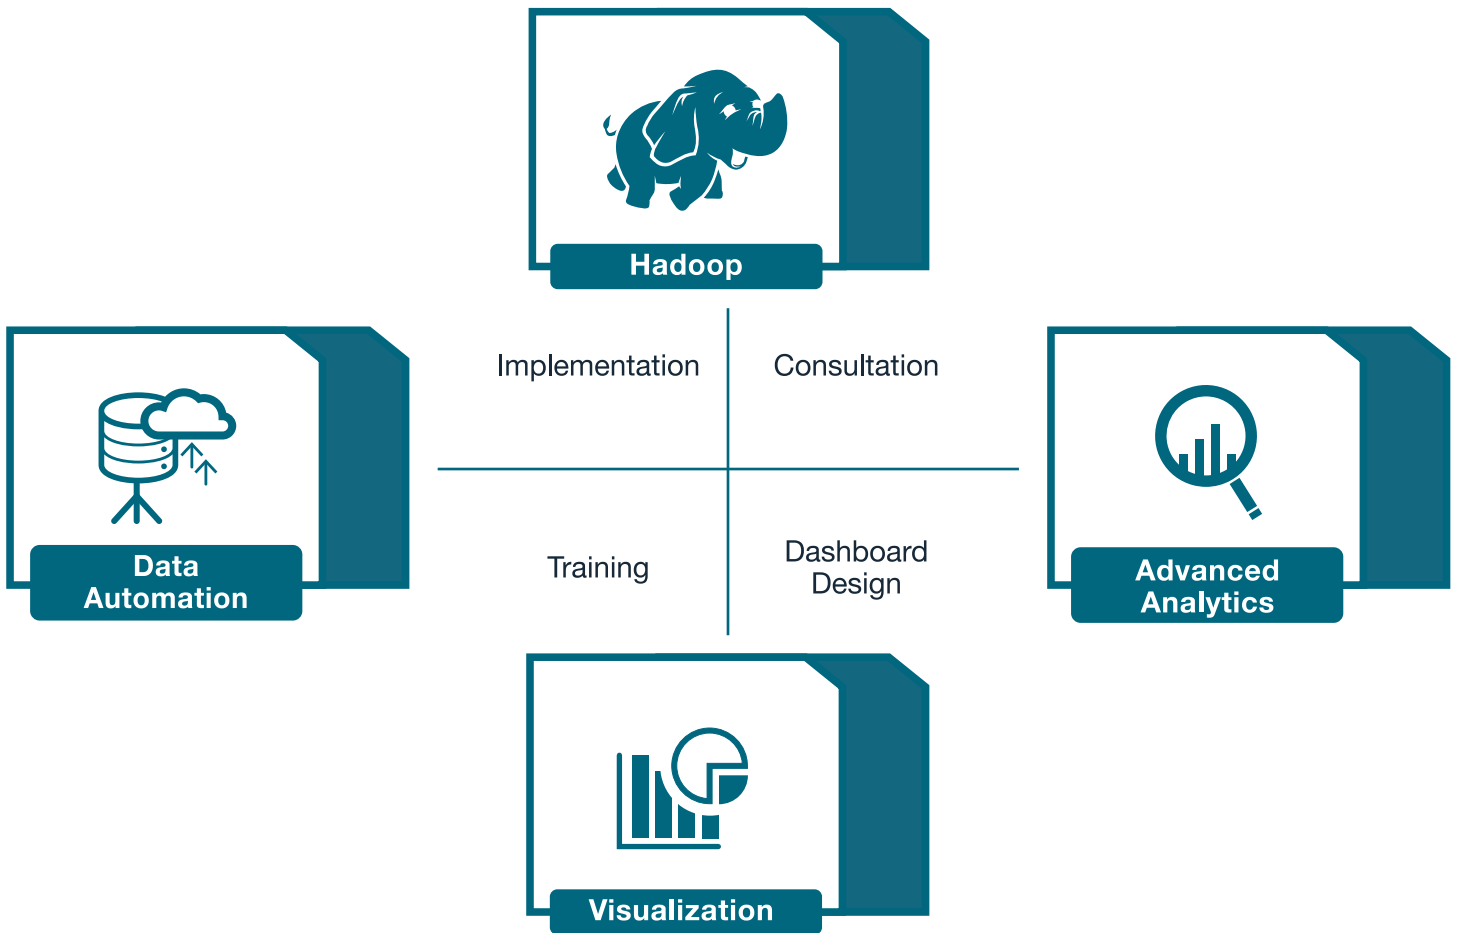

▼ HKBN JOS Big Data Solution & Professional Team

▼ HKBN JOS Professional Team

Data Scientist

- Find out the best way to capture, store and process of all your data
- Answer your business questions by our consultants with domain knowledge and statistical analysis background

Big Data Architecture Expert

Provide professional advices and help to build your own big data solution

Business Analyst

Understand your need and share good practice across different industries and departments

Dashboard Design

Create user-friendly dashboard to give you meaningful insights and information on KPIs

▼ Benefits of HKBN JOS Big Data Solution

Build up an automated and optimized data warehouse to improve company performance and operations

Preview and predict the effect with an integrated, enterprise-wide data reservoir (include all data – internal and external) in Hadoop world

Provide an interactive and centralized dashboard for analysis of all your data

Gain better business user experience, enhance performance across different business units

Provide best practices in data preparation, machine learning and model deployment for predictive analytics

A self-service data discovery and analytics solution

Provide smarter business insights, enable better planning and enhance operational efficiency